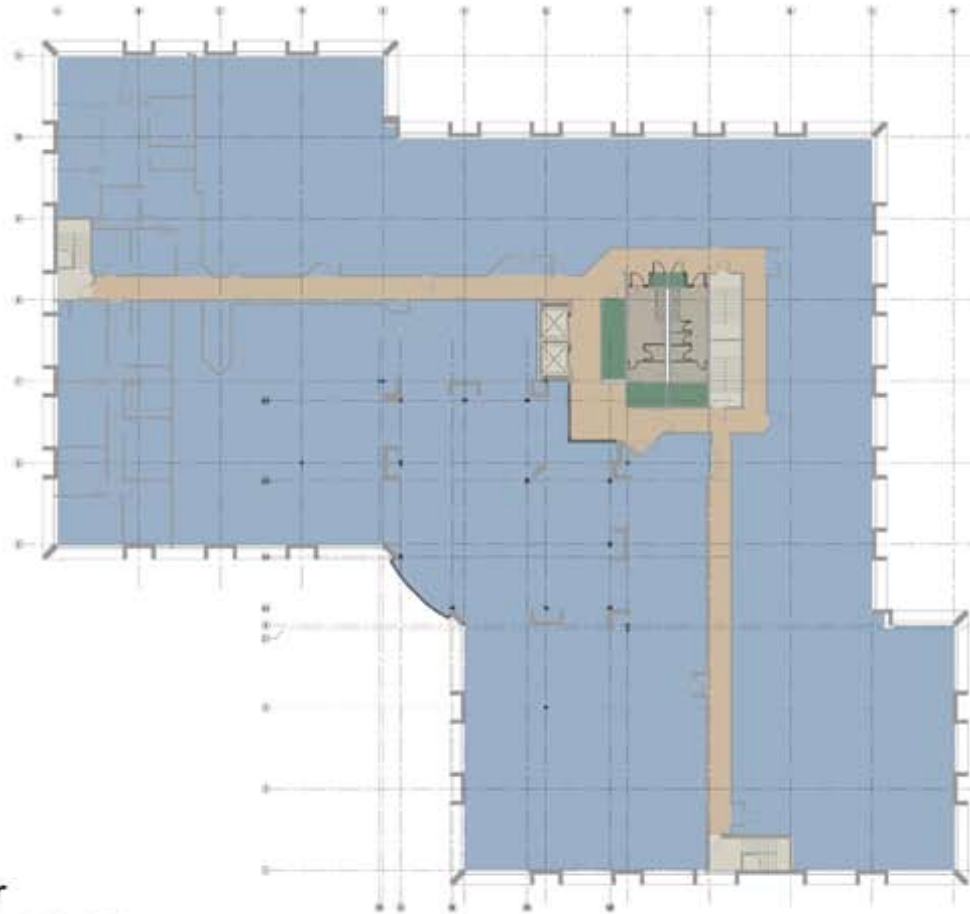

# ROE CORPORATE CENTRE

First Floor  
Available Space

First Floor

# ROE CORPORATE CENTRE

LEGEND	
Light Orange	public lobby
Orange	circulation
Light Brown	vertical circulation
Green	support
Tan	restroom
Blue	tenant space

Second Floor  
Entire Floor Available (31,382 SF)

Second Floor